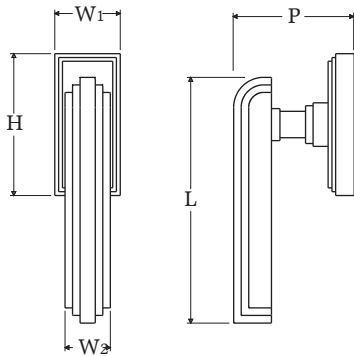

LUXE ATELIER

MILANO

Drehkipp per Finestra Serie Art Deco 03  
*Art Deco Series 03 Drehkipp Window Handle*

Dimensioni  
*Dimensions*

	L	P	W <sub>2</sub>	W <sub>1</sub>	H
S	100	65	24	35	75
M	115	65	24	35	75
L	130	65	24	35	75

Dimensioni in millimetri  
*Dimensions given in millimeters*

Fornito con meccanismo DK q.7x45mm e viti M5x50.  
Disponibile in tutte le finiture standard.  
Dimensioni e finiture su misura disponibili su richiesta.  
*Regularly furnished with DK mechanism q.7x45mm and M5x50 screws.  
Additional sizes available by special order. Available in standard and custom finishes.*